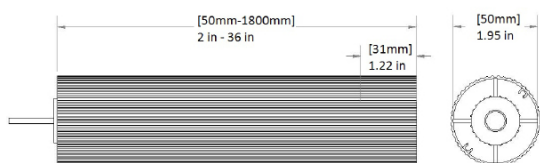

SUNSTAR50-PENDANT (SR50-PD) PENDANT LUMINAIRE

0-10V DIMMING | SMART LIGHTING COMPATIBLE | EXTERNAL DRIVER

Patented Fixture
Optional bubble acrylic attachment

PRODUCT NAME	SUNSTAR50-PD
INPUT	700mA / ~10VDC
POWER FACTOR	>0.9
POWER CONSUMPTION	6.5W
DIMMING	0-10V dimming
MATERIAL	Anodized extruded aluminum, glass lens
WEIGHT	0.8lb (.37kg) for 12"; 2.5lb (1.12kg) for 36"
LENGTH	8" or custom length
MOUNTING	Ceiling Suspended
LIFETIME	> 60,000 hrs
WARRANTY	Ten year limited warranty
OPTICS	Milled aluminum primary optic, clear glass lens aluminum reflector, optional translucent diffuser
OPERATING RANGE	-30°C to 40°C
BEAM ANGLE	130°

DAMP LOCATION [IP64]

Higher CRI (85, 90, or 95) are available upon request.

SR50M1X6-PD-35

SR50M1X6-PD-35-D

PRODUCT & LED MODULE SIZE	INPUT CURRENT	POWER CONSUMED	LUMEN OUTPUT	FIXTURE EFFICACY
SR50 M1X3 PD	700 mA	6.5 W	578 LM	89 LM/W
SR50 M1X6 PD	700 mA	6.5 W	693 LM	107 LM/W

Specialty designs with different chips per module available upon request

CCT	2,700K	3,500K	4,100K	5,500K
LIGHT OUTPUT CONVERSION	.95	1.0	1.05	1.16
CRI	80	80	80	75

PRODUCT	LED MODULE SIZE	HOUSING	CURRENT	HOUSING COLOR	
SR50		PD	-0700	-	
SR50	M1X3 1 MODULE 3 CHIPS	PD PENDANTS	0700 mA	SV SILVER	GR GREEN
	M1X6 1 MODULE 6 CHIPS			BK BLACK	PR PURPLE
				BR BROWN	CC CUSTOM COLOR
				BL BLUE	