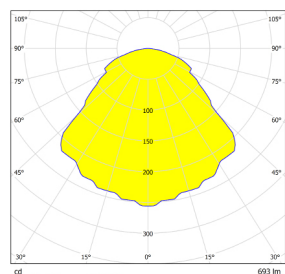

SUNSTAR50-PENDANT (SR50-PD) PENDANT LUMINAIRE

0-10V DIMMING | SMART LIGHTING COMPATIBLE | EXTERNAL DRIVER

Patented Fixture
Optional bubble acrylic attachment

PRODUCT NAME	SUNSTAR50-PD
INPUT	700mA / ~10VDC
POWER FACTOR	>0.9
POWER CONSUMPTION	6.5W
DIMMING	0-10V dimming
MATERIAL	Anodized extruded aluminum, glass lens
WEIGHT	0.8lb (.37kg) for 12"; 2.5lb (1.12kg) for 36"
LENGTH	8" or custom length
MOUNTING	Ceiling Suspended
LIFETIME	> 60,000 hrs
WARRANTY	Ten year limited warranty
OPTICS	Milled aluminum primary optic, clear glass lens aluminum reflector, optional translucent diffuser
OPERATING RANGE	-30°C to 40°C
BEAM ANGLE	130°

DAMP LOCATION [IP64]

Higher CRI (85, 90, or 95) are available upon request.

SR50M1X6-PD-35

SR50M1X6-PD-35-D

PRODUCT & LED MODULE SIZE	INPUT CURRENT	POWER CONSUMED	LUMEN OUTPUT	FIXTURE EFFICACY
SR50 M1X3 PD	700 mA	6.5 W	578 LM	89 LM/W
SR50 M1X6 PD	700 mA	6.5 W	693 LM	107 LM/W