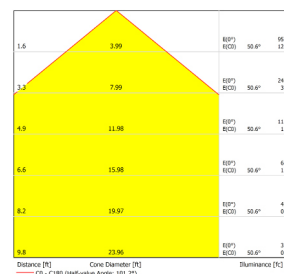

SUNSTAR50-PENDANT (SR50-PD) PENDANT LUMINAIRE

0-10V DIMMING | SMART LIGHTING COMPATIBLE | EXTERNAL DRIVER

Patented Fixture
Optional bubble acrylic attachment

PRODUCT NAME	SUNSTAR50-PD
INPUT	700mA / ~10VDC
POWER FACTOR	>0.9
POWER CONSUMPTION	6.5W
DIMMING	0-10V dimming
MATERIAL	Anodized extruded aluminum, glass lens
WEIGHT	0.8lb (.37kg) for 12"; 2.5lb (1.12kg) for 36"
LENGTH	8" or custom length
MOUNTING	Ceiling Suspended
LIFETIME	> 60,000 hrs
WARRANTY	Ten year limited warranty
OPTICS	Milled aluminum primary optic, clear glass lens aluminum reflector, optional translucent diffuser
OPERATING RANGE	-30°C to 40°C
BEAM ANGLE	130°

DAMP LOCATION [IP64]

Higher CRI (85, 90, or 95) are available upon request.

SR50M1X6-PD-35

SR50M1X6-PD-35-D

PRODUCT & LED MODULE SIZE	INPUT CURRENT	POWER CONSUMED	LUMEN OUTPUT	FIXTURE EFFICACY
SR50 M1X3 PD	700 mA	6.5 W	578 LM	89 LM/W
SR50 M1X6 PD	700 mA	6.5 W	693 LM	107 LM/W

Specialty designs with different chips per module available upon request

CCT	2,700K	3,500K	4,100K	5,500K
LIGHT OUTPUT CONVERSION	.95	1.0	1.05	1.16
CRI	80	80	80	75

PRODUCT	LED MODULE SIZE	HOUSING	CURRENT	HOUSING COLOR	
SR50		PD	-0700	-	
SR50	M1X3 1 MODULE 3 CHIPS	PD PENDANTS	0700 mA	SV SILVER	GR GREEN
	M1X6 1 MODULE 6 CHIPS			BK BLACK	PR PURPLE
				BR BROWN	CC CUSTOM COLOR
				BL BLUE	