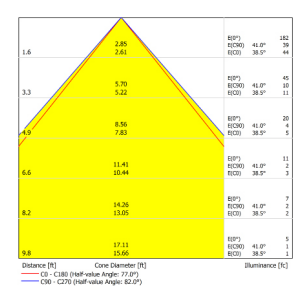

SR25-WALLSCONCE(W S25) WALL LUMINAIRE

0-10V DIMMING | SMART LIGHTING COMPATIBLE | EXTERNAL DRIVER

PRODUCT NAME	WALLSCONCE25
INPUT	700mA
POWER FACTOR	>0.9
POWER CONSUMPTION	13W
DIMMING	0-10V dimming
MATERIAL	Anodized extruded aluminum, glass lens
WEIGHT	0.7lbs (.33kg)
LENGTH	8"
MOUNTING	Wall Mounted
LIFETIME	> 60,000 hrs
WARRANTY	Five year limited warranty
OPTICS	Milled aluminum primary optic, clear glass lens aluminum reflector, optional translucent diffuser
OPERATING RANGE	-30°C to 40°C
BEAM ANGLE	Standard 90°, Diffused 110°

Patented Fixture
Also suitable for Exterior.

PRODUCT & LED MODULE SIZE	INPUT CURRENT	POWER CONSUMED	LUMEN OUTPUT	FIXTURE EFFICACY
WS25 M2X3	700 mA	13 W	1388 LM	106 LM/W
WS25 M2X6	700 mA	13 W	1664 LM	128 LM/W

Specialty designs with different chips per module available upon request

CCT	2,700K	3,500K	4,100K	5,500K
LIGHT OUTPUT CONVERSION	.95	1.0	1.05	1.16
CRI	80	80	80	75

WS25M2X3-35 WS25M2X3-35

PRODUCT	LED MODULE SIZE	CURRENT	HOUSING COLOR	COLOR TEMPERATURE	HOUSING LENGTH
WS25		-0700		-	-
WS25	M2X3 2 MODULES 3 CHIPS EACH	0700 mA	SV SILVER	55 5500K	08 8 INCHES
	M2X6 2 MODULES 6 CHIPS EACH		BL BLUE	41 4100K	12 12 INCHES
			BK BLACK	35 3500K	CL CUSTOM LENGTH
			GR GREEN	27 2700K	
			PR PURPLE	27/55 CCT TUNING	
			CC CUSTOM COLOR	RGB RGB	