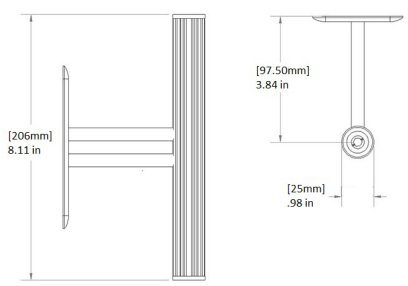

SR25-WALLSCONCE(W S25) WALL LUMINAIRE

0-10V DIMMING | SMART LIGHTING COMPATIBLE | EXTERNAL DRIVER

PRODUCT NAME	WALLSCONCE25
INPUT	700mA
POWER FACTOR	>0.9
POWER CONSUMPTION	13W
DIMMING	0-10V dimming
MATERIAL	Anodized extruded aluminum, glass lens
WEIGHT	0.7lbs (.33kg)
LENGTH	8"
MOUNTING	Wall Mounted
LIFETIME	> 60,000 hrs
WARRANTY	Five year limited warranty
OPTICS	Milled aluminum primary optic, clear glass lens aluminum reflector, optional translucent diffuser
OPERATING RANGE	-30°C to 40°C
BEAM ANGLE	Standard 90°, Diffused 110°

Patented Fixture
Also suitable for Exterior.

PRODUCT & LED MODULE SIZE	INPUT CURRENT	POWER CONSUMED	LUMEN OUTPUT	FIXTURE EFFICACY
WS25 M2X3	700 mA	13 W	1388 LM	106 LM/W
WS25 M2X6	700 mA	13 W	1664 LM	128 LM/W

Specialty designs with different chips per module available upon request

CCT	2,700K	3,500K	4,100K	5,500K
LIGHT OUTPUT CONVERSION	.95	1.0	1.05	1.16
CRI	80	80	80	75

WS25M2X3-35 WS25M2X3-35

PRODUCT	LED MODULE SIZE	CURRENT	HOUSING COLOR	COLOR TEMPERATURE	HOUSING LENGTH
WS25		-0700		-	-
WS25	M2X3 2 MODULES 3 CHIPS EACH	0700 mA	SV SILVER	55 5500K	08 8 INCHES
	M2X6 2 MODULES 6 CHIPS EACH		BL BLUE	41 4100K	12 12 INCHES
			BK BLACK	35 3500K	CL CUSTOM LENGTH
			GR GREEN	27 2700K	
			PR PURPLE	27/55 CCT TUNING	
			CC CUSTOM COLOR	RGB RGB	

WALL PLATE SIZE	WALL PLATE COLOR
S 2.75" X 4.5"	SS STAINLESS STEEL
M 3.13" X 4.88"	WT WHITE
J 3.5" X 5.25"	CC CUSTOM COLOR

D-1