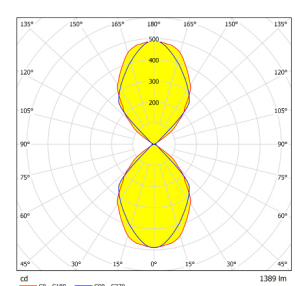

SR25-WALLSCONCE(W S25) WALL LUMINAIRE

0-10V DIMMING | SMART LIGHTING COMPATIBLE | EXTERNAL DRIVER

PRODUCT NAME	WALLSCONCE25
INPUT	700mA
POWER FACTOR	>0.9
POWER CONSUMPTION	13W
DIMMING	0-10V dimming
MATERIAL	Anodized extruded aluminum, glass lens
WEIGHT	0.7lbs (.33kg)
LENGTH	8"
MOUNTING	Wall Mounted
LIFETIME	> 60,000 hrs
WARRANTY	Five year limited warranty
OPTICS	Milled aluminum primary optic, clear glass lens aluminum reflector, optional translucent diffuser
OPERATING RANGE	-30°C to 40°C
BEAM ANGLE	Standard 90°, Diffused 110°

Patented Fixture
Also suitable for Exterior.

PRODUCT & LED MODULE SIZE	INPUT CURRENT	POWER CONSUMED	LUMEN OUTPUT	FIXTURE EFFICACY
WS25 M2X3	700 mA	13 W	1388 LM	106 LM/W
WS25 M2X6	700 mA	13 W	1664 LM	128 LM/W

Specialty designs with different chips per module available upon request

CCT	2,700K	3,500K	4,100K	5,500K
LIGHT OUTPUT CONVERSION	.95	1.0	1.05	1.16
CRI	80	80	80	75

WS25M2X3-35 WS25M2X3-35

PRODUCT	LED MODULE SIZE	CURRENT	HOUSING COLOR	COLOR TEMPERATURE	HOUSING LENGTH
WS25		-0700		-	-
WS25	M2X3 2 MODULES 3 CHIPS EACH	0700 mA	SV SILVER	55 5500K	08 8 INCHES
	M2X6 2 MODULES 6 CHIPS EACH		BL BLUE	41 4100K	12 12 INCHES
			BK BLACK	35 3500K	CL CUSTOM LENGTH
			GR GREEN	27 2700K	
			PR PURPLE	27/55 CCT TUNING	
			CC CUSTOM COLOR	RGB RGB	

WALL PLATE SIZE	WALL PLATE COLOR
S 2.75" X 4.5"	SS STAINLESS STEEL
M 3.13" X 4.88"	WT WHITE
J 3.5" X 5.25"	CC CUSTOM COLOR

D-1